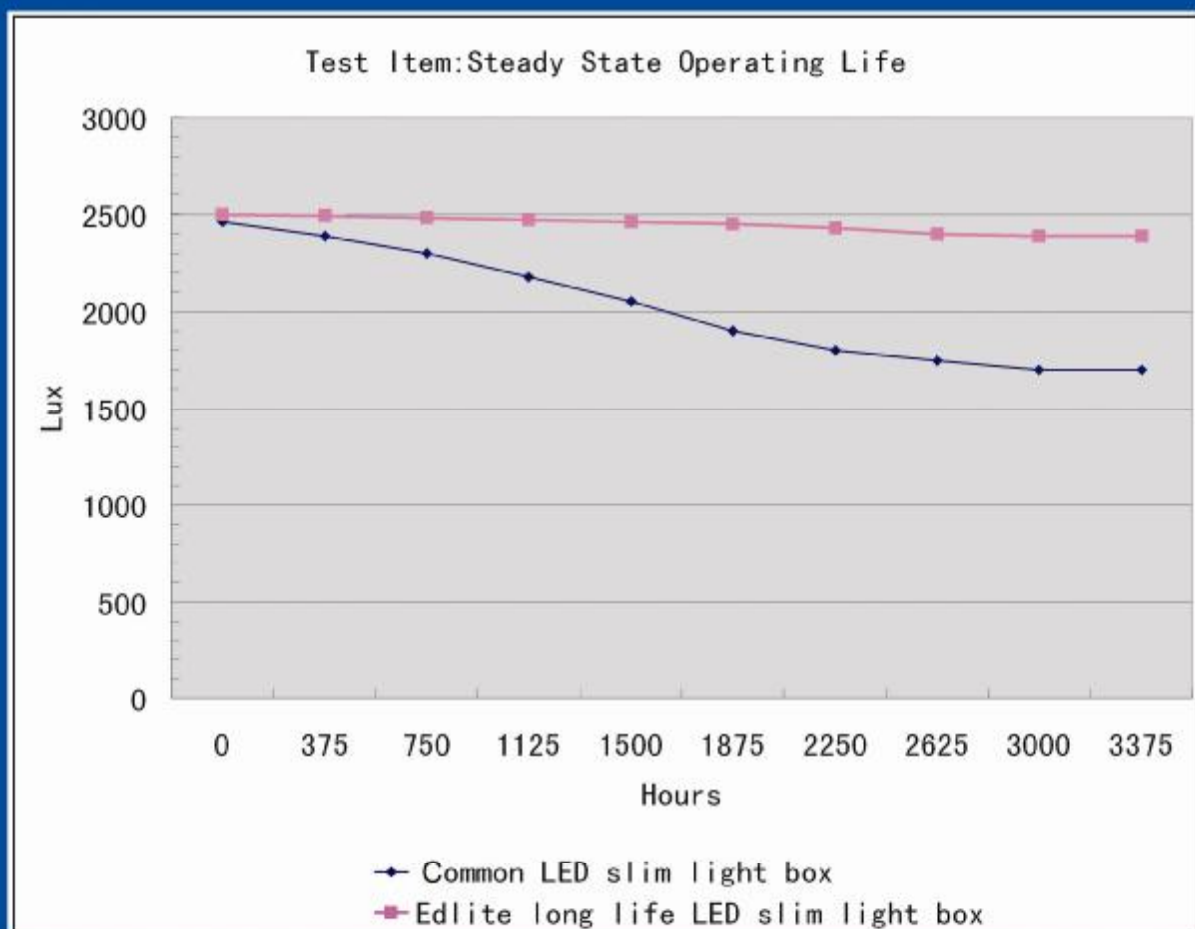

The long life of LED slim light box

When the client asks the life of LED lamp, most supplier would inform that the LED Lamp life is over 100,000 hours before anticipated degradation - that's over 11 years!

Yes, it is true. But it doesn't mean that the LED slim light box could be used for 100,000 hours (11 years).

Why? Because the life of LED lamp is different from the life of LED slim light box.

The life of LED lamp is means the working period of LED lamp, until it is useless. And the life is evaluate in the specifically condition:20°C~25°C.

The life of LED slim light box is means the working period of LED slim light box, until the brightness is degradation as 50% of the initial data (half period).

And mostly important, the temperature of the LED lamp/bulb which is inside of LED slim light box would be very high, sometimes it would be up to 85°C inside. The high temperature would be serious degradation the brightness/Lumen of LED lamp/bulb inside of the LED slim light box.

EDLTIE long life lightbox use the special cooling ventilatoion system and special power supply. The life is 10 times than common LED lightbox

Remark: Edlite long life LED slim light box is choice the special cooling and ventilation system.